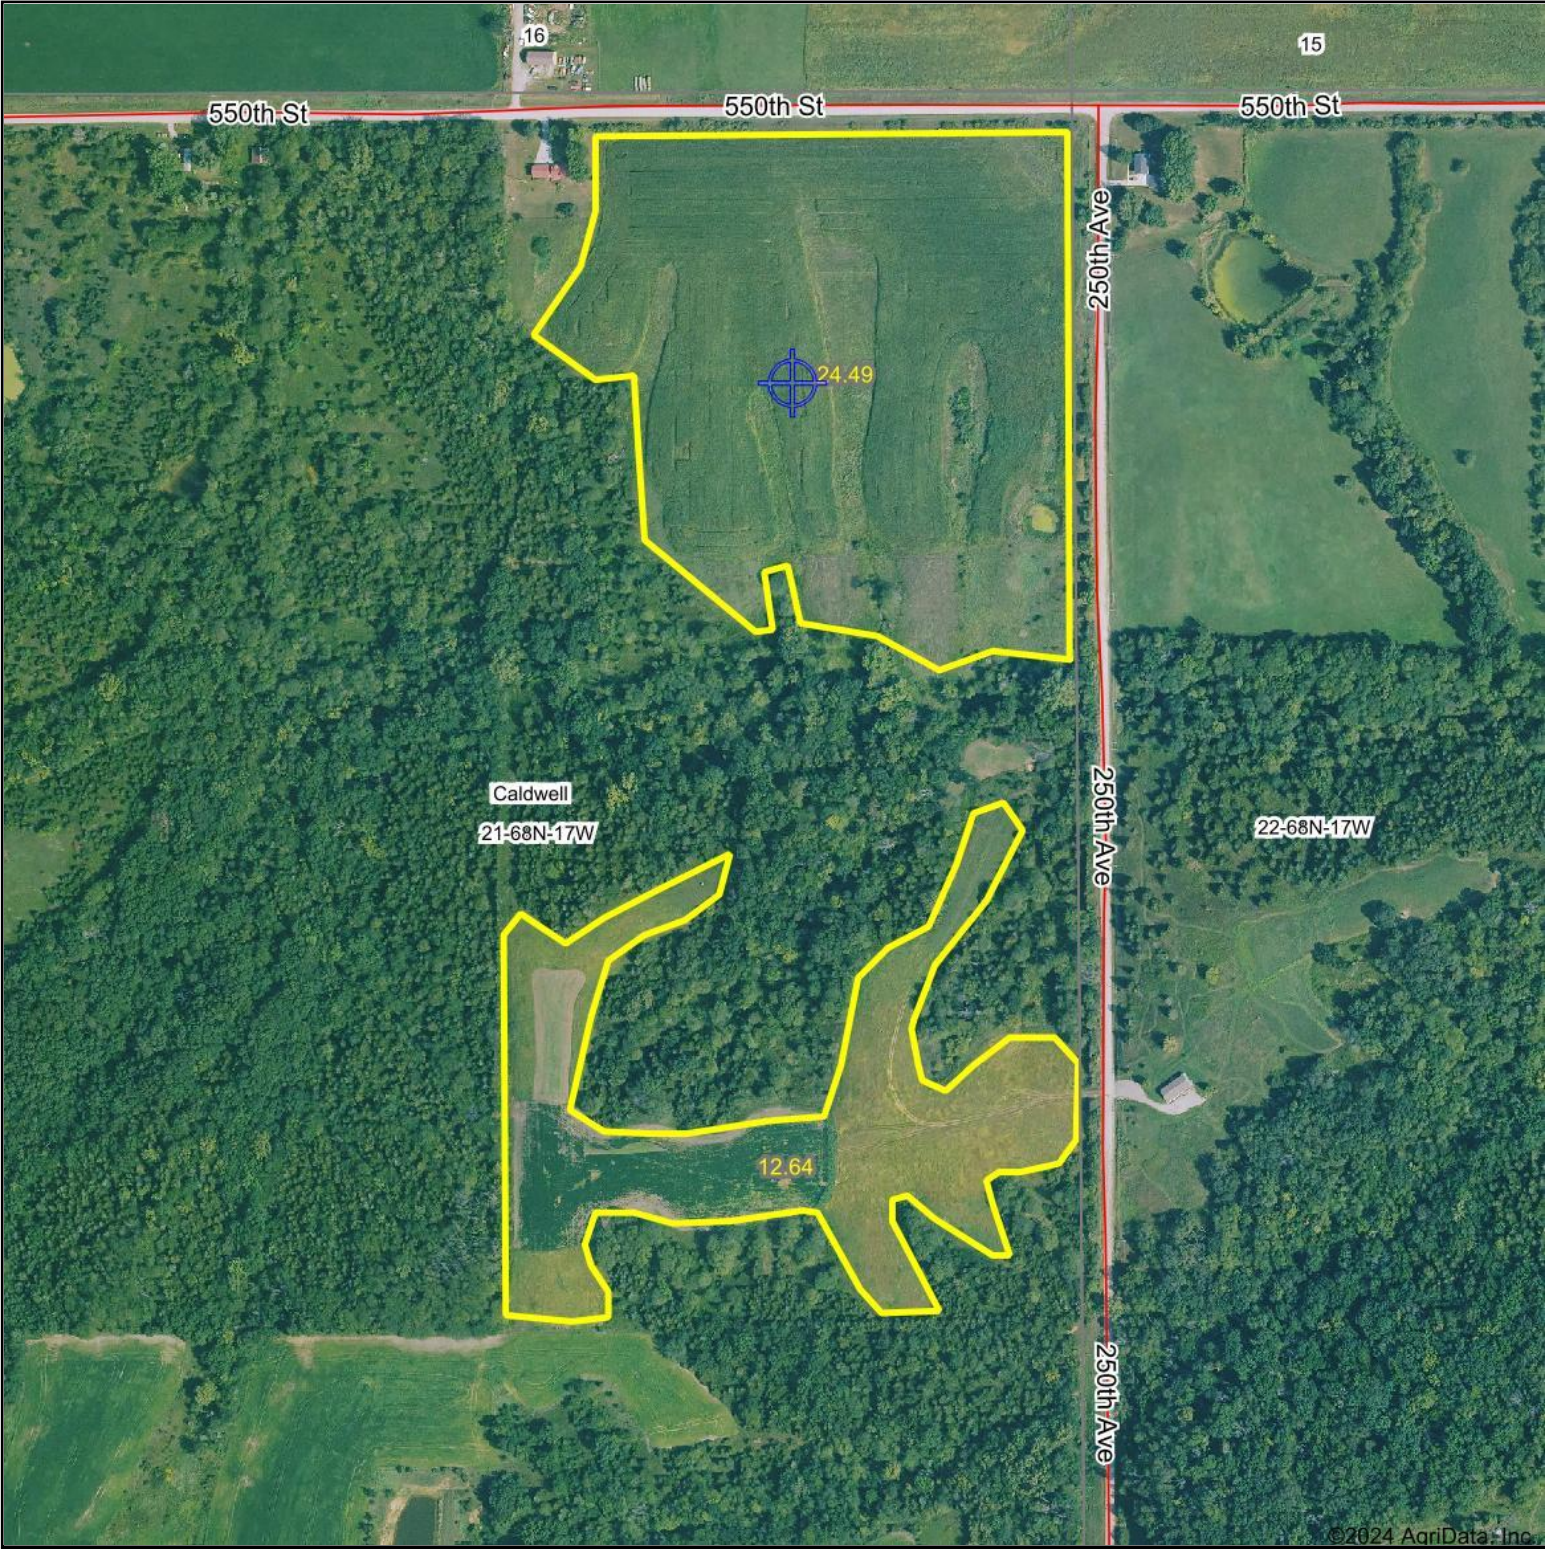

Aerial Map

Boundary Center: 40° 40' 40.83, -92° 48' 45.06

LAND FOR SALE
LANDGUYS

21-68N-17W
Appanoose County
Iowa

Maps Provided By:
surety
CUSTOMIZED ONLINE MAPPING
© AgriData, Inc. 2023 www.AgriDataInc.com

12/11/2024